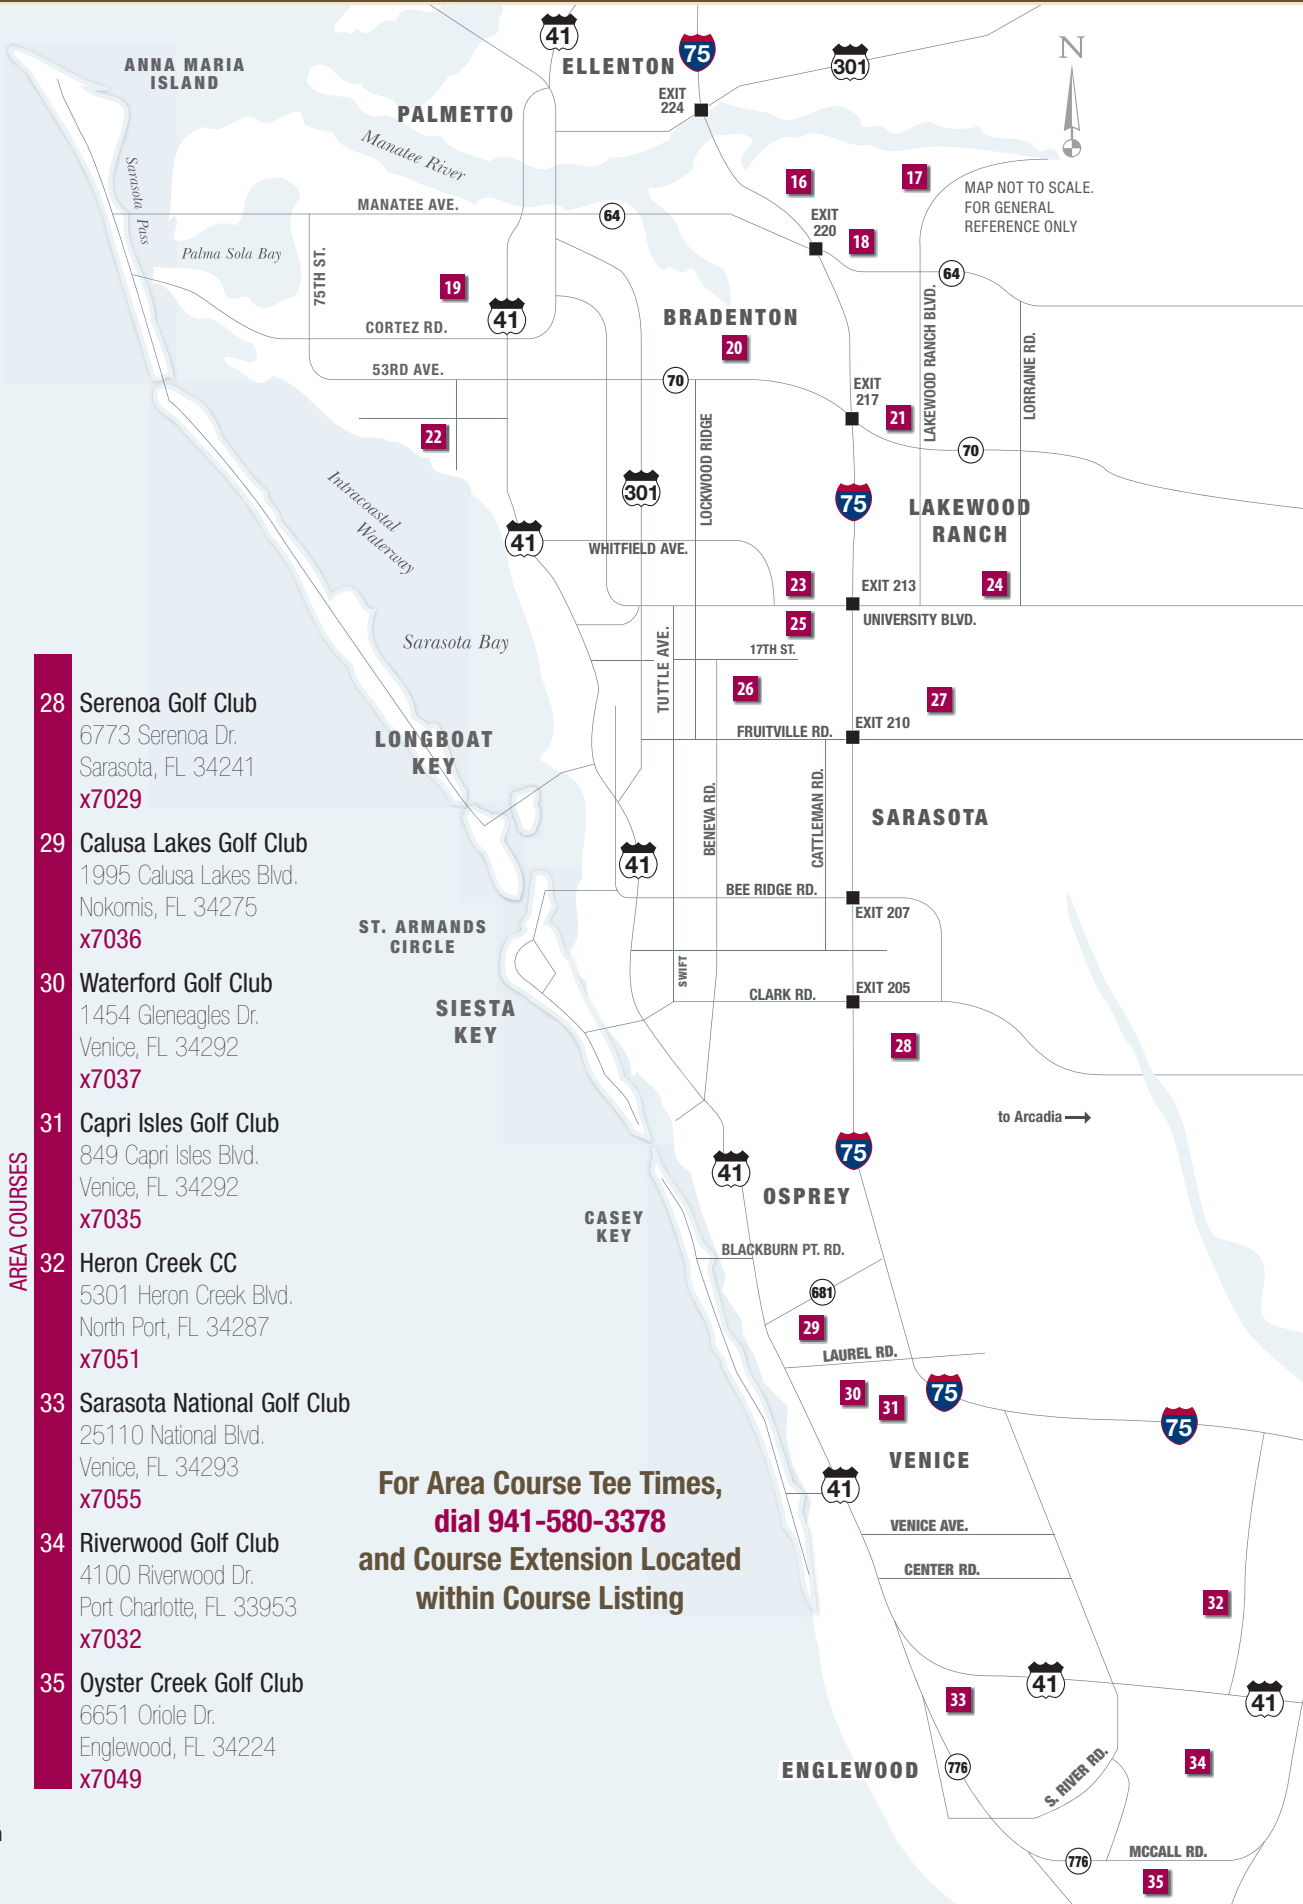

# GOLF DESTINATIONS: AREA COURSE LOCATOR MAP

AREA COURSES

- 16** River Strand Golf & CC  
7155 Grand Estuary Trl.  
Bradenton, FL 34212  
**x7025**
- 17** Waterlefe Golf & River Club  
1022 Fish Hook Cove  
Bradenton, FL 34212  
**x7024**
- 18** Stoneybrook Golf Club  
7515 Grand Harbour Pkwy.  
Bradenton, FL 34212  
**x7038**
- 19** Pinebrook Ironwood Golf Club  
4260 Ironwood Circle  
Bradenton, FL 34209  
**x7048**
- 20** Peridia Golf & CC  
4950 Peridia Blvd.  
Bradenton, FL 34203  
**x7056**
- 21** Rosedale Golf & CC  
5100 87th St. E.  
Bradenton, FL 34211  
**x7033**
- 22** IMG Academies Golf & CC  
4350 El Conquistador Pkwy.  
Bradenton, FL 34210  
**x7027**
- 23** University Park CC  
7671 The Park Blvd.  
University Park, FL 34201  
**(941) 359-9999**
- 24** Legacy Golf Club  
8255 Legacy Blvd.  
Bradenton, FL 34202  
**x7026**
- 25** The Meadows CC  
Highlands & Groves Course  
3101 Longmeadow  
Sarasota, FL 34235  
**(941) 225-2300**
- 26** Bobby Jones Golf Club  
1000 Circus Blvd.  
Sarasota, FL 34242  
**(941) 365-GOLF**
- 27** Tatum Ridge Golf Links  
421 Tatum Rd. N.  
Sarasota, FL 34240  
**x7043**

AREA COURSES

- 28** Serenoa Golf Club  
6773 Serenoa Dr.  
Sarasota, FL 34241  
**x7029**
- 29** Calusa Lakes Golf Club  
1995 Calusa Lakes Blvd.  
Nokomis, FL 34275  
**x7036**
- 30** Waterford Golf Club  
1454 Gleneagles Dr.  
Venice, FL 34292  
**x7037**
- 31** Capri Isles Golf Club  
849 Capri Isles Blvd.  
Venice, FL 34292  
**x7035**
- 32** Heron Creek CC  
5301 Heron Creek Blvd.  
North Port, FL 34287  
**x7051**
- 33** Sarasota National Golf Club  
25110 National Blvd.  
Venice, FL 34293  
**x7055**
- 34** Riverwood Golf Club  
4100 Riverwood Dr.  
Port Charlotte, FL 33953  
**x7032**
- 35** Oyster Creek Golf Club  
6651 Oriole Dr.  
Englewood, FL 34224  
**x7049**

**For Area Course Tee Times,  
dial 941-580-3378  
and Course Extension Located  
within Course Listing**